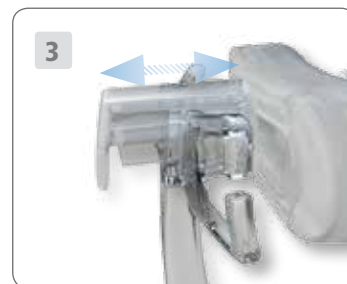

Modern Efficiency

Short and sweet: the intelligent JOYCEone helps you to save time without compromising on patient care. JOYCEone – made for you!

The advantages of JOYCEone

- Saves time: automatic adjustment of forehead support **3** and mask cushion **1**
- Unmistakable assembly: color-coding on headgear and clips **4**
- Economical: one size fits nearly all patients
- Convenient: effortless cleaning
- Pleasant: quiet exhalation system
- Stable: very durable materials

JOYCEone Nasal

Mask fit on different nose sizes

JOYCEone Full Face

Mask fit on range of nose and face sizes

- 1** Mask cushion
- 2** Forehead cushion
- 3** Forehead support
- 4** Headgear clips
- 5** Hook-and-loop tab
- 6** Pressure measurement port
- 7** Quick-release cord (only JOYCEone Full Face)