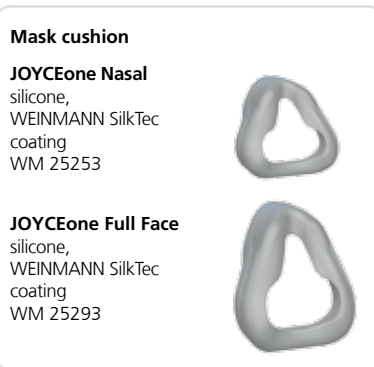

JOYCEone Nasal

Mask fit on different nose sizes

JOYCEone Full Face

Mask fit on range of nose and face sizes

- 1** Mask cushion
- 2** Forehead cushion
- 3** Forehead support
- 4** Headgear clips
- 5** Hook-and-loop tab
- 6** Pressure measurement port
- 7** Quick-release cord (only JOYCEone Full Face)

JOYCEone Nasal mask

JOYCEone Nasal

JOYCEone Full Face
Full face mask

Accessories

Headgear
incl. headgear clips
WM 25255

Headgear clips
2 pieces
WM 25257

Forehead cushion
silicone,
WEINMANN SilkTec
coating
WM 26801

Forehead support
JOYCEone Nasal
incl. silicone forehead cushion,
WEINMANN SilkTec coating
WM 15907
JOYCEone Full Face
incl. silicone forehead cushion,
WEINMANN SilkTec coating
WM 15925

Mask cushion
JOYCEone Nasal
silicone,
WEINMANN SilkTec
coating
WM 25253
JOYCEone Full Face
silicone,
WEINMANN SilkTec
coating
WM 25293

**Connection for pressure
measurement port**
WM 26849

Rotating sleeve
JOYCEone Nasal
WM 26846
JOYCEone Full Face
WM 26847

Ball-and-socket set,
JOYCEone Nasal
retaining ring,
elbow,
rotating sleeve,
plug
WM 15908
JOYCEone Full Face
retaining ring,
elbow,
anti-asphyxia valve,
rotating sleeve,
plug
WM 15944